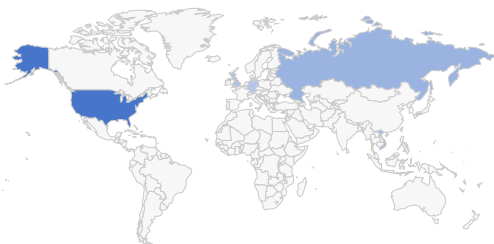

#1,197

Category Rank 📁
 Finance/Investing

#5

Website Audience

Total Visits 📊

Aug 2018 - Oct 2018, 🌐 Worldwide

261.4M

📉 -10.69% from last month

Traffic Share 📊

Aug 2018 - Oct 2018, 🌐 Worldwide

🖥️ Desktop
 📱 Mobile

📅 Monthly Visits	87.15M
👤 Monthly Unique Visitors	9.908M
🕒 Avg. Visit Duration	00:05:00
📄 Pages / Visit	2.79
🚫 Bounce Rate	56.41%

Visits Over Time 📊

Aug 2018 - Oct 2018, 📱 All Traffic

Geography

Top 5 Countries 📊

Aug 2018 - Oct 2018, 🖥️ Desktop Only

United States	14.35%	📉 5.31%
Russia	6.82%	📉 10.71%
Vietnam	5.79%	📉 15.22%
United Kingdom	4.99%	📉 9.93%
Germany	4.36%	📉 8.42%

Top Publishers [ⓘ]

Aug 2018 - Oct 2018, Worldwide
Desktop Only

Outgoing Links

Top Links Destination [ⓘ]

Aug 2018 - Oct 2018, Worldwide
Desktop Only

Outgoing Ads

Top Ads Destination [ⓘ]

Aug 2018 - Oct 2018, Worldwide
Desktop Only