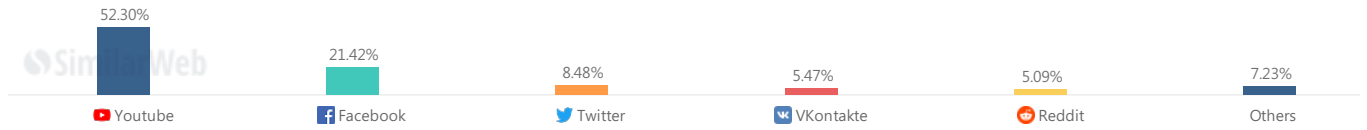

Social

Social Traffic [ⓘ]

Aug 2018 - Oct 2018, Worldwide
Desktop Only