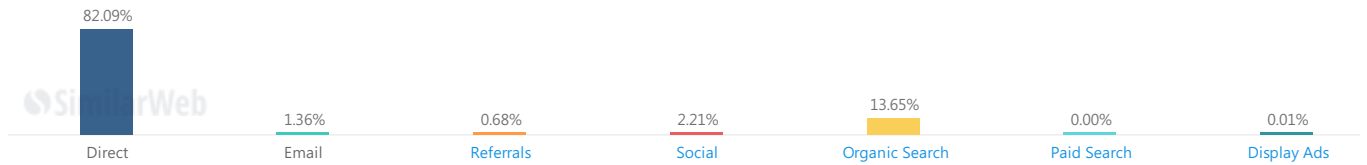

Marketing Channels

Channels Overview

Aug 2018 - Oct 2018, Worldwide
Desktop Only

Referrals

Top Referring Websites

Aug 2018 - Oct 2018, Worldwide
Desktop Only

Website	Percentage	Change
etherscan.io	9.21%	↑ 58.46%
bitcointalk.org	5.88%	↑ 27.48%
cryptominingfarm.io	3.99%	↓ 14.67%
jeuxvideo.com	2.08%	↑ 77.4%
yandex.ru	2.02%	↑ 4.75%

Top Referring Categories

Aug 2018 - Oct 2018, Worldwide
Desktop Only

Category	Percentage
Investing	10.99%
Chats and Forums	7.37%
Internet and Telecom	6.27%
News and Media	4.20%
Software	3.16%

Search

Search Traffic

Aug 2018 - Oct 2018, Worldwide
Desktop Only

🔍 Organic 99.99%
💰 Paid 0.01%

Top Search Terms

Aug 2018 - Oct 2018, Worldwide
Desktop Only

Search Term	Percentage	Change
coinmarketcap	32.98%	↓ 6.83%
coin market cap	3.42%	↓ 6.73%
coinmarket	2.10%	↑ 3.67%
xrp	1.90%	↓ 28.08%
cryptocurrency	1.54%	↓ 10.54%